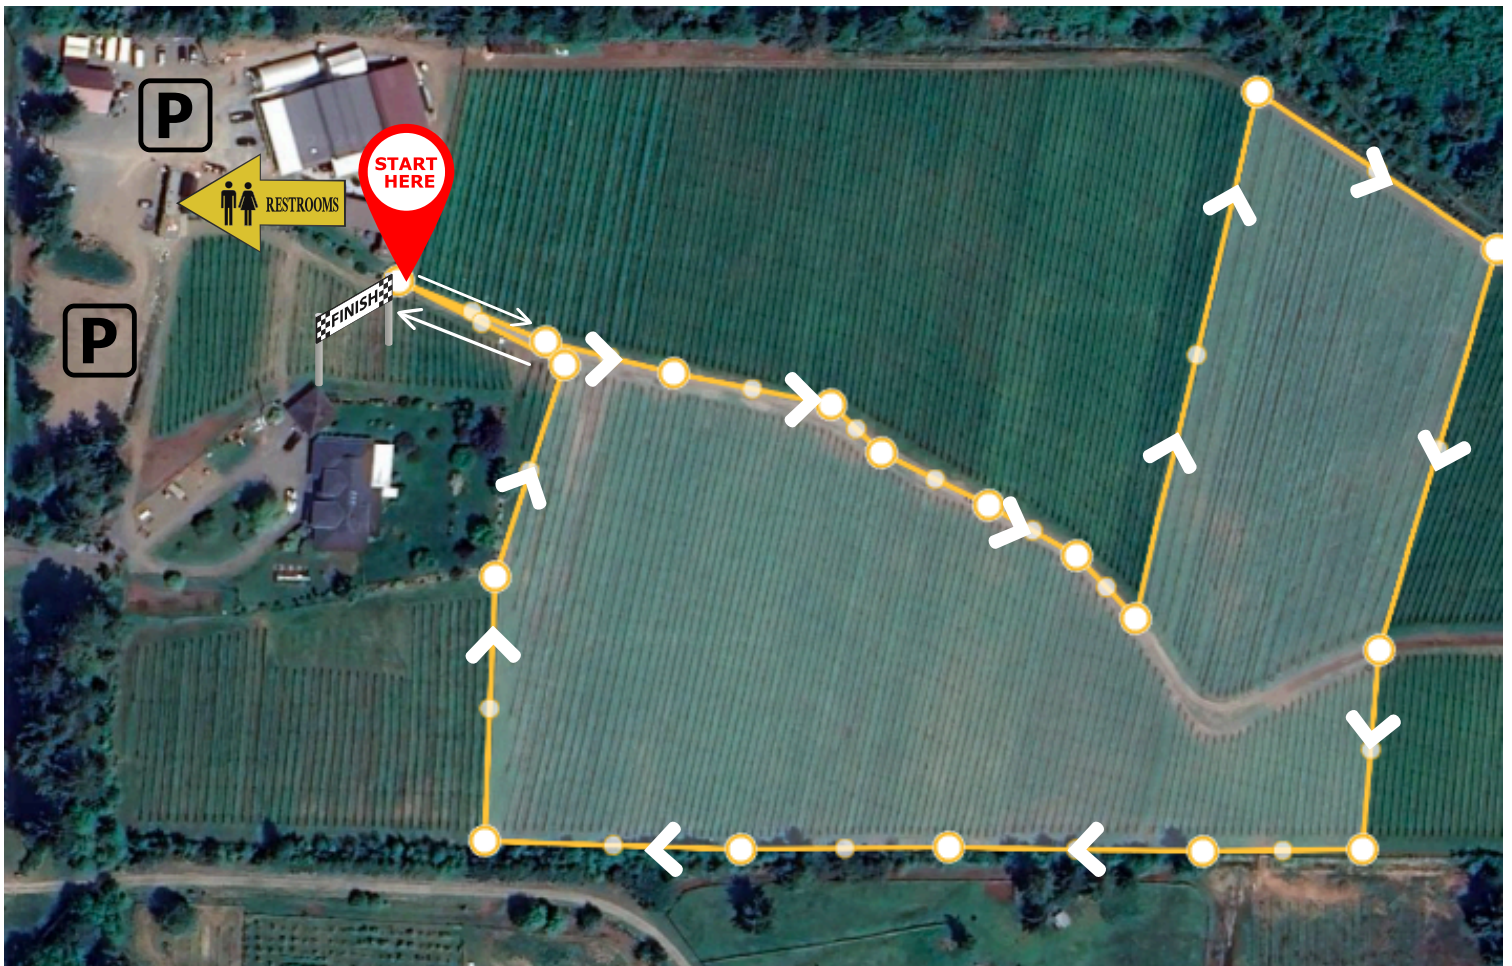

June 14, 2025

Family Friendly Walking Route

Accessible for wheelchairs, walkers and strollers

1 km Walk or stroll through the vineyard

Ambulance: 250.893.3418